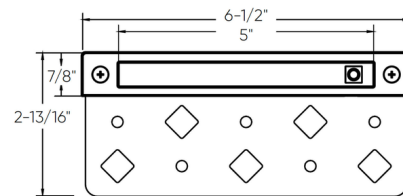

CLICK TO VIEW PRODUCT

Notes: