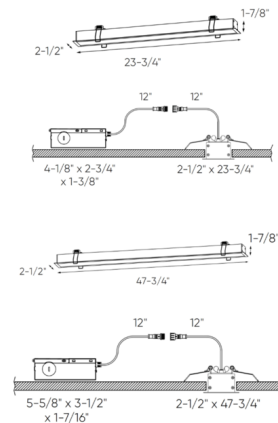

Shown in white / white

CLICK TO VIEW PRODUCT

Notes: