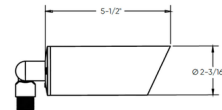

### Specifications

COLOR	N/A
BODY FINISH	Black
WATTAGE	10W
DIMMER	N/A
DIMENSIONS	6.8"L x 2.2"W x 2.2"H
INTEGRATED LED MODULE	1 x LED/10W/12V LED
COUNTRY OF ORIGIN	China

### Technical Information

LAMP LIFE	50000 hours
BEAM ANGLE	10°
COLOR RENDERING	80 CRI
LAMP COLOR	CCT Select
LUMENS/WATT	37.00
LUMINOUS FLUX	370 lumens

Shown in black

CLICK TO VIEW PRODUCT

Notes: