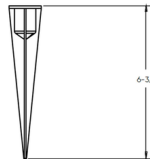

### Description

Illuminate your outdoor landscape with precision using the Slim 12V Spotlight, featuring a narrow 10 degree beam angle for focused and impactful lighting. Features switch-selectable color temperature: 2200K, 2700K, 3000K, 3500K, 4000K. Includes Slim Spotlight, metal ground stake, and wire nuts. NOTE: Required transformer sold separately.

### Specifications

COLOR	N/A
BODY FINISH	Black
WATTAGE	10W
DIMMER	N/A
DIMENSIONS	6.8"L x 2.2"W x 2.2"H
INTEGRATED LED MODULE	1 x LED/10W/12V LED
COUNTRY OF ORIGIN	China

### Technical Information

LAMP LIFE	50000 hours
BEAM ANGLE	10°
COLOR RENDERING	80 CRI
LAMP COLOR	CCT Select
LUMENS/WATT	37.00
LUMINOUS FLUX	370 lumens

Shown in black

CLICK TO VIEW PRODUCT

Notes: