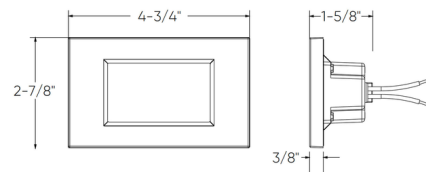

Shown in white

Specifications

COLOR	N/A
BODY FINISH	White
WATTAGE	4W
DIMMER	Low Voltage Electronic
DIMENSIONS	4.75"W x 2.88"H x 0.38"D
INTEGRATED LED MODULE	1 x LED/4W/120V LED
COUNTRY OF ORIGIN	China

Technical Information