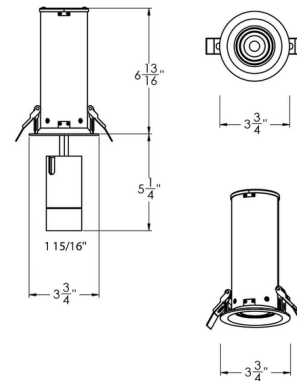

CLICK TO VIEW PRODUCT

Notes: