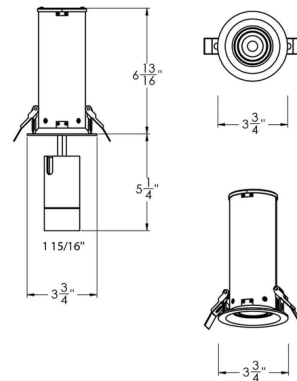

CLICK TO VIEW PRODUCT

Notes: