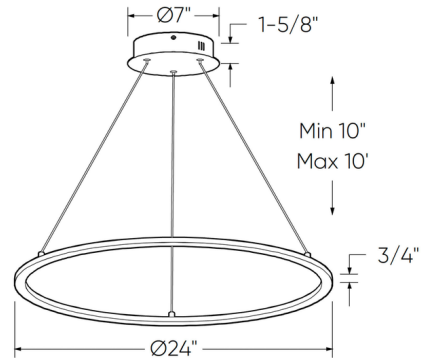

Shown in gold