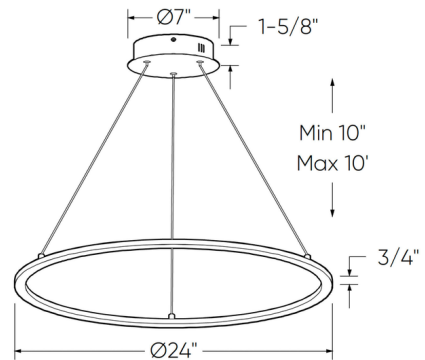

Shown in gold