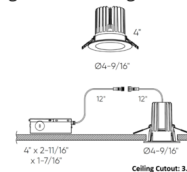

CLICK TO VIEW PRODUCT

Notes: