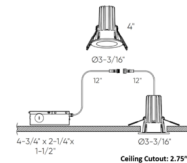

Specifications

COLOR	N/A
BODY FINISH	White
WATTAGE	15W
DIMMER	Standard 120V
DIMENSIONS	3.19"W x 4"H
INTEGRATED LED MODULE	1 x LED/15W/120V LED
COUNTRY OF ORIGIN	China

Technical Information

APERTURE SHAPE	Round
HOUSING HEIGHT	4"
HOUSING TYPE	Remodel IC Airtight
CEILING TYPE	Drywall with Trim
FUNCTION	Downlight
LAMP LIFE	50000 hours
COLOR RENDERING	90 CRI
LAMP COLOR	CCT Select
LUMENS/WATT	72.00
LUMINOUS FLUX	1080 lumens

Shown in white

RGR2HP-CC - 2" High-Powered Regressed Downlight

RGR4HP-CC - 4" High-Powered Regressed Downlight

CLICK TO VIEW PRODUCT

Notes: