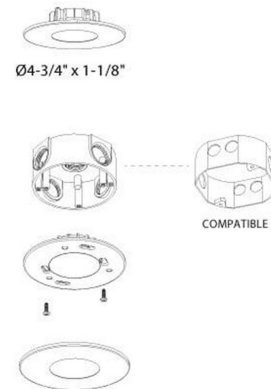

Description

The Alter 3 Inch Round retrofit LED panel offers the easiest and most practical solution for upgrading your outdated recessed lighting. For style and convenience, the removable outer trim attaches with magnetic fasteners, creating a seamless look. It can be easily retrofitted into existing standard octagonal junction boxes. Switch-selectable color temperature 2700K, 3000K, 3500K, 4000K or 5000K with switch on fixture. TRIAC dimming (see attached manufacturer dimmer reference). NOTE: Compatible accessories sold separately.

Specifications

COLOR	N/A
BODY FINISH	White
WATTAGE	8W
DIMMER	Standard 120V
DIMENSIONS	4.75"W x 1.125"H
INTEGRATED LED MODULE	1 x LED/8W/120V LED
COUNTRY OF ORIGIN	China

Technical Information

APERTURE SHAPE	Round
HOUSING HEIGHT	2"
HOUSING TYPE	Retro kit
CEILING TYPE	Drywall with Trim
FUNCTION	Downlight
LAMP LIFE	50000 hours
COLOR RENDERING	90 CRI
LAMP COLOR	CCT Select
LUMENS/WATT	77.50
LUMINOUS FLUX	620 lumens

Shown in white

Ø4-3/4" x 1-1/8"

CLICK TO VIEW PRODUCT

Notes: