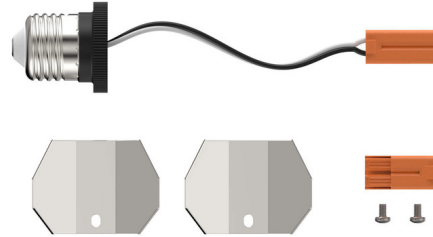

Lightology

lightology.com
866-954-4489
05-21-26

Project: _____

Company: _____

Location: _____ Fixture Type: _____

SPEC #: **DLS1374699**

Approved On: _____ Approved By: _____

Can Kit Accessory for 4 Inch RTJB4 By DALS Lighting

Description

Can Kit Accessory for Dals RTJB4-3K and RTJB4-CC recessed products. Includes clips and E26 socket.

Shown in black

Specifications

COLOR	N/A
BODY FINISH	Black
WATTAGE	N/A
DIMMER	N/A
DIMENSIONS	N/A
BULB	N/A
COUNTRY OF ORIGIN	China