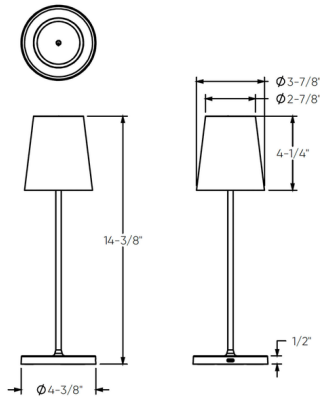

CLICK TO VIEW PRODUCT

Notes: