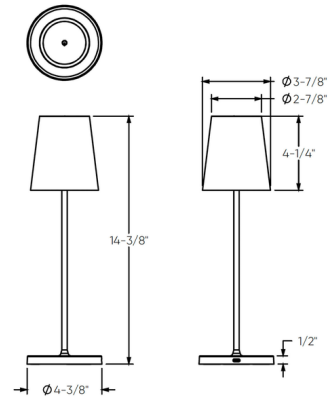

### Specifications

COLOR	N/A
BODY FINISH	Black
WATTAGE	2W
DIMMER	Included
DIMENSIONS	4.38"W x 14.38"H
INTEGRATED LED MODULE	1 x LED/2W/120V LED
COUNTRY OF ORIGIN	China