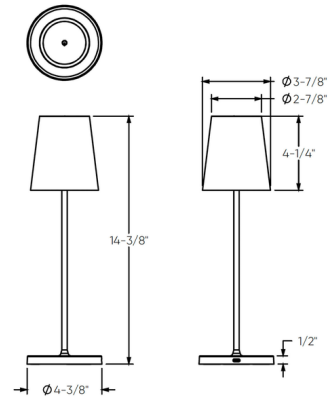

CLICK TO VIEW PRODUCT

Notes: