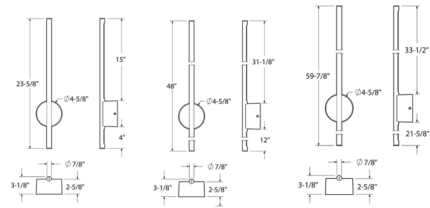

CLICK TO VIEW PRODUCT

Notes: