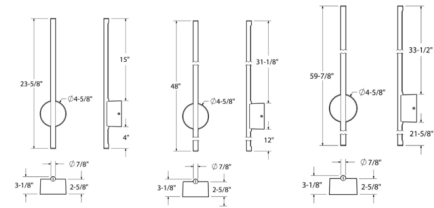

CLICK TO VIEW PRODUCT

Notes: