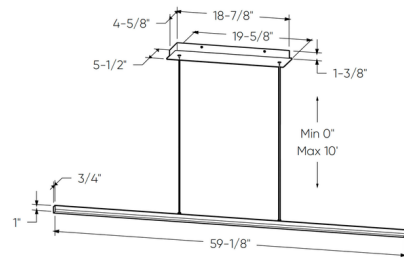

CLICK TO VIEW PRODUCT

Notes: