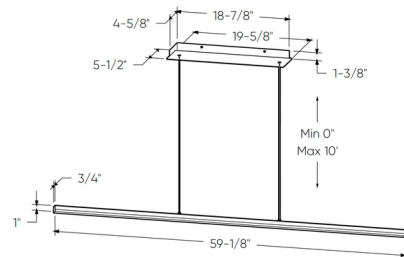

CLICK TO VIEW PRODUCT

Notes: