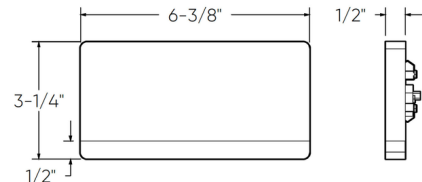

Shown in black

Specifications

COLOR	N/A
BODY FINISH	Black
WATTAGE	3W
DIMMER	Low Voltage Electronic
DIMENSIONS	6.38"W x 3.25"H x 0.5"D
INTEGRATED LED MODULE	1 x LED/3W/120V LED
COUNTRY OF ORIGIN	China

Technical Information