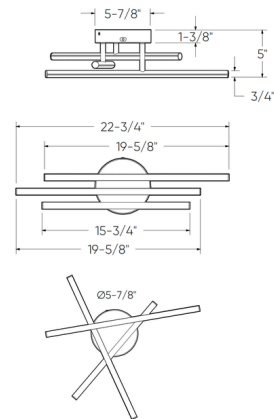

CLICK TO VIEW PRODUCT

Notes: