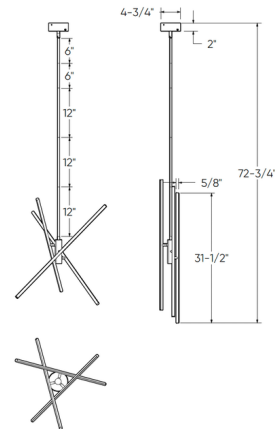

CLICK TO VIEW PRODUCT

Notes: