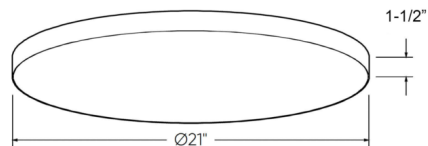

Shown in white / frosted