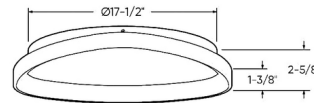

CLICK TO VIEW PRODUCT

Notes: