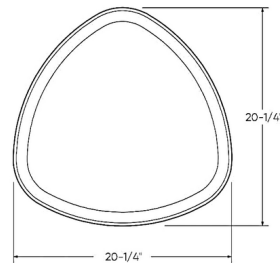

CLICK TO VIEW PRODUCT

Notes: