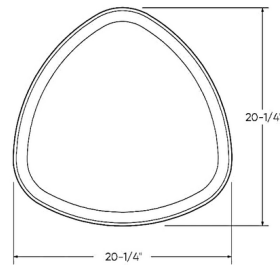

CLICK TO VIEW PRODUCT

Notes: