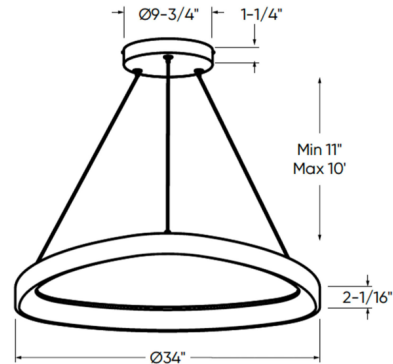

CLICK TO VIEW PRODUCT

Notes: