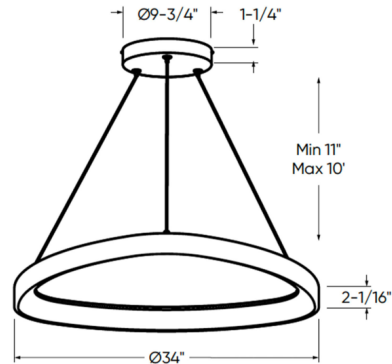

CLICK TO VIEW PRODUCT

Notes: