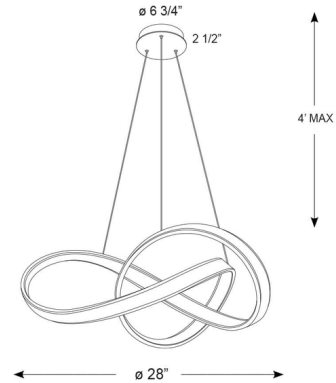

Shown in black / frost

CLICK TO VIEW PRODUCT

Notes: