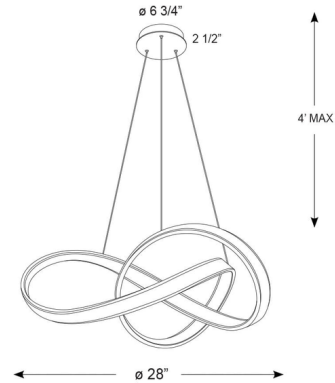

Shown in black / frost

CLICK TO VIEW PRODUCT

Notes: