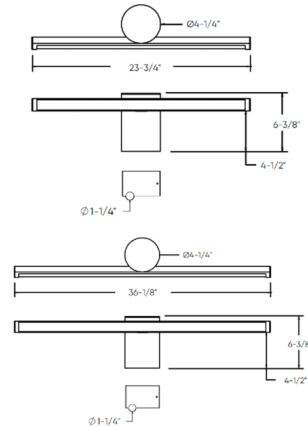

Shown in black / gold / white