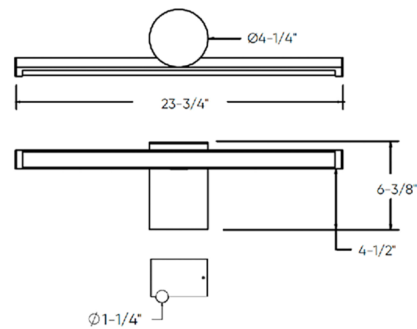

Shown in black / gold / white

Specifications

COLOR	White
BODY FINISH	Black / Gold
WATTAGE	20W
DIMMER	Low Voltage Electronic
DIMENSIONS	23.75"W x 6.38"H x 4.5"D
INTEGRATED LED MODULE	1 x LED/20W/120V LED
COUNTRY OF ORIGIN	China