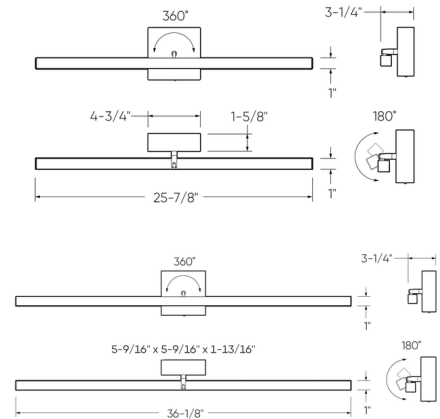

Lightology

lightology.com
866-954-4489
06-22-26

Project: _____
Company: _____
Location: _____ Fixture Type: _____
SPEC #: **DLS1374743**
Approved On: _____ Approved By: _____

Portrait Swivel Picture / Bathroom Vanity Light By DALS Lighting

Description

The Portrait is a directional picture or bathroom vanity light, providing both functionality and style for a modern touch. 360 degree rotation and 180 degree swivel. Switch selectable color temperature between 2700K/3000K/3500K/4000K/5000K with switch on top of canopy. Integral dimmable driver, dimmable with most dimmers (refer to attached manufacturer dimmable compatibility reference).

Specifications

COLOR	White
BODY FINISH	Black
WATTAGE	15W
DIMMER	Low Voltage Electronic
DIMENSIONS	26"W x 4.7"H x 4.3"D
INTEGRATED LED MODULE	1 x LED/15W/120V LED
COUNTRY OF ORIGIN	China

Technical Information

LAMP LIFE	50000 hours
COLOR RENDERING	80 CRI
LAMP COLOR	CCT Select
LUMENS/WATT	76.67
LUMINOUS FLUX	1150 lumens

Shown in black / white

CLICK TO VIEW PRODUCT

Notes: