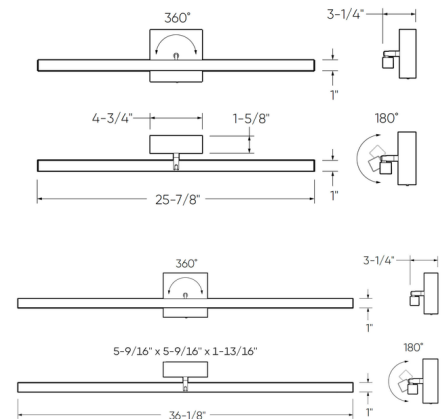

Lightology

lightology.com
866-954-4489
04-22-26

Project: _____
Company: _____
Location: _____ Fixture Type: _____
SPEC #: **DLS1374743**
Approved On: _____ Approved By: _____

Portrait Swivel Picture / Bathroom Vanity Light By DALS Lighting

Description

The Portrait is a directional picture or bathroom vanity light, providing both functionality and style for a modern touch. 360 degree rotation and 180 degree swivel. Switch selectable color temperature between 2700K/3000K/3500K/4000K/5000K with switch on top of canopy. Integral dimmable driver, dimmable with most dimmers (refer to attached manufacturer dimmable compatibility reference).

Specifications

COLOR	White
BODY FINISH	Black
WATTAGE	15W
DIMMER	Low Voltage Electronic
DIMENSIONS	26"W x 4.7"H x 4.3"D
INTEGRATED LED MODULE	1 x LED/15W/120V LED
COUNTRY OF ORIGIN	China

Technical Information

LAMP LIFE	50000 hours
COLOR RENDERING	80 CRI
LAMP COLOR	CCT Select
LUMENS/WATT	76.67
LUMINOUS FLUX	1150 lumens

Shown in black / white

CLICK TO VIEW PRODUCT

Notes: