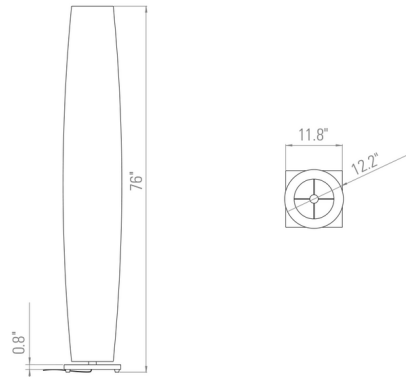

Lightology

lightology.com
866-954-4489
05-26-26

Project: _____
Company: _____
Location: _____ Fixture Type: _____
SPEC #: **HEU1374757**
Approved On: _____ Approved By: _____

Colonne Floor Lamp By 10 Heures 10

Description

The Colonne Floor Lamp delivers illumination in a unique way with a sleek, timeless design of pleated fabric enveloping a delicate metal frame. The columnar shade houses an integrated LED light source which creates a warm, welcoming presence when switched on. Dimmer footswitch located on cord. Available with White Marble, Black Marble, or White Metal base.

Specifications

COLOR	White
BODY FINISH	Black Marble
WATTAGE	54W
DIMMER	Included
DIMENSIONS	12.2"W x 76"H
INTEGRATED LED MODULE	1 x LED/54W/120V LED
COUNTRY OF ORIGIN	China

Technical Information

PRODUCT DIMENSIONS	Cord Length: 118.1"
COLOR RENDERING	90 CRI
LAMP COLOR	2700K
LUMENS/WATT	150.00
LUMINOUS FLUX	8100 lumens

Shown in black marble / white

CLICK TO VIEW PRODUCT

Notes: