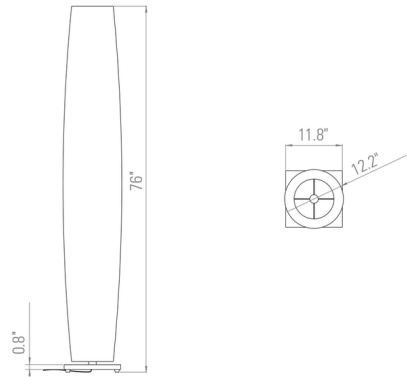

Lightology

lightology.com
866-954-4489
04-10-26

Project: _____

Company: _____

Location: _____ Fixture Type: _____

SPEC #: **HEU1374757**

Approved On: _____ Approved By: _____

Colonne Floor Lamp

By 10 Heures 10

Description

The Colonne Floor Lamp delivers illumination in a unique way with a sleek, timeless design of pleated fabric enveloping a delicate metal frame. The columnar shade houses an integrated LED light source which creates a warm, welcoming presence when switched on. Dimmer footswitch located on cord. Available with White Marble, Black Marble, or White Metal base.

Specifications

COLOR . . . . . White
BODY FINISH . . . . . Black Marble
WATTAGE 54W
DIMMER . . . . . Included
DIMENSIONS . . . . . 12.2"W x 76"H
INTEGRATED LED MODULE . . . . . 1 x LED/54W/120V LED
COUNTRY OF ORIGIN . . . . . China

Technical Information

PRODUCT DIMENSIONS . . . . . Cord Length: 118.1"
COLOR RENDERING . . . . . 90 CRI
LAMP COLOR 2700K
LUMENS/WATT 150.00
LUMINOUS FLUX . . . . . 8100 lumens

Shown in black marble / white

CLICK TO VIEW PRODUCT

Notes: