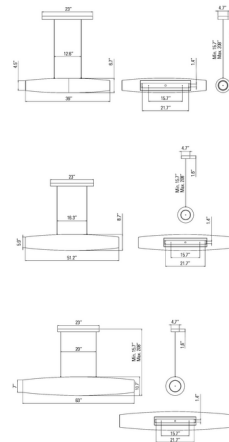

CLICK TO VIEW PRODUCT

Notes: