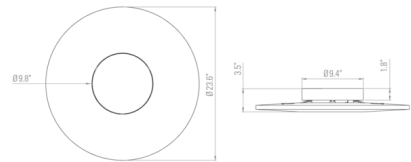

Shown in white