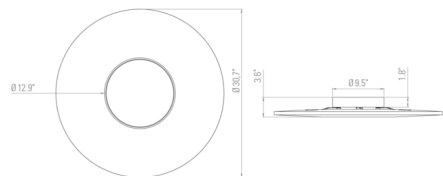

CLICK TO VIEW PRODUCT

Notes: