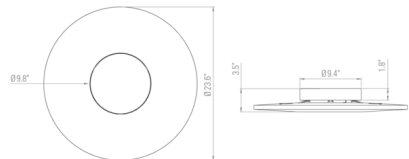

Shown in white

CLICK TO VIEW PRODUCT

Notes: