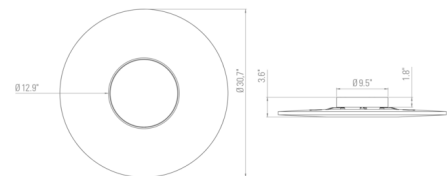

Lightology

lightology.com
866-954-4489
04-10-26

Project: _____
Company: _____
Location: _____ Fixture Type: _____
SPEC #: **HEU1374763**
Approved On: _____ Approved By: _____

Iris Wall / Ceiling Light

By 10 Heures 10

Description

The Iris Wall / Ceiling Light is an eye-catching statement piece that masterfully marries creativity with function. The pleated fabric shade is lit from within by an integrated LED light source. With such a dramatic look, this fixture has the power to completely transform a room. Available with or without a central mirror. TRIAC dimmable.

Specifications

COLOR	N/A
BODY FINISH	White
WATTAGE	35W
DIMMER	Low Voltage Electronic
DIMENSIONS	23.6"W x 23.6"H x 3.5"D
INTEGRATED LED MODULE	1 x LED/35W/120V LED
COUNTRY OF ORIGIN	China

Technical Information

COLOR RENDERING	90 CRI
LAMP COLOR	2700K
LUMENS/WATT	150.00
LUMINOUS FLUX	5250 lumens

Shown in white

CLICK TO VIEW PRODUCT

Notes: