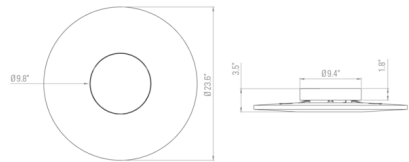

Shown in white

CLICK TO VIEW PRODUCT

Notes: