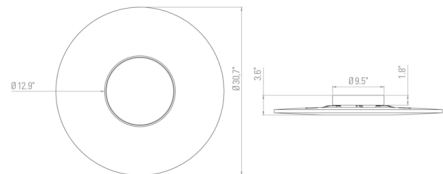

CLICK TO VIEW PRODUCT

Notes: