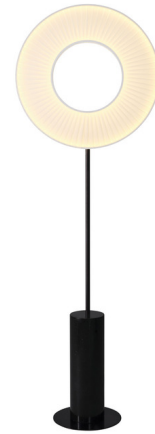

Lightology

lightology.com
866-954-4489
05-26-26

Project: _____

Company: _____

Location: _____ Fixture Type: _____

SPEC #: **HEU1374767**

Approved On: _____ Approved By: _____

Iris Totem Floor Lamp

By 10 Heures 10

Description

The Iris Totem Floor Lamp is an eye-catching statement piece that masterfully marries creativity with function. The pleated fabric shade is lit from within by an integrated LED light source and set atop a slim post with a cylindrical marble base. With such a dramatic look, this fixture has the power to completely transform a room. Dimmer switch located on cord.

Specifications

COLOR White
BODY FINISH Black Marble
WATTAGE 32W
DIMMER Included
DIMENSIONS 19.7"W x 57"H
INTEGRATED LED MODULE 1 x LED/32W/120V LED
COUNTRY OF ORIGIN China

Technical Information

PRODUCT DIMENSIONS Cord Length: 118.1"
COLOR RENDERING 90 CRI
LAMP COLOR 2700K
LUMENS/WATT 150.00
LUMINOUS FLUX 4800 lumens

Shown in black marble / white

CLICK TO VIEW PRODUCT

Notes: