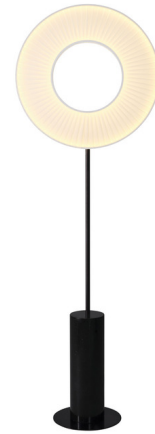

Lightology

lightology.com
866-954-4489
07-11-26

Project: _____

Company: _____

Location: _____ Fixture Type: _____

SPEC #: **HEU1374767**

Approved On: _____ Approved By: _____

Iris Totem Floor Lamp

By 10 Heures 10

Description

The Iris Totem Floor Lamp is an eye-catching statement piece that masterfully marries creativity with function. The pleated fabric shade is lit from within by an integrated LED light source and set atop a slim post with a cylindrical marble base. With such a dramatic look, this fixture has the power to completely transform a room. Dimmer switch located on cord.

Specifications

COLOR White
 BODY FINISH Black Marble
 WATTAGE 32W
 DIMMER Included
 DIMENSIONS 19.7"W x 57"H
 INTEGRATED LED MODULE 1 x LED/32W/120V LED
 COUNTRY OF ORIGIN China

Technical Information

PRODUCT DIMENSIONS Cord Length: 118.1"
 COLOR RENDERING 90 CRI
 LAMP COLOR 2700K
 LUMENS/WATT 150.00
 LUMINOUS FLUX 4800 lumens

Shown in black marble / white

CLICK TO VIEW PRODUCT

Notes: