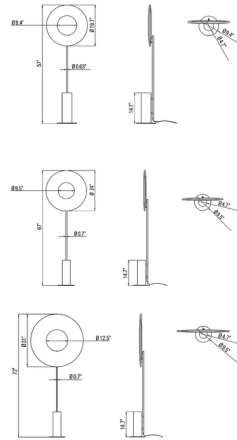

Shown in black marble / white

CLICK TO VIEW PRODUCT

Notes: