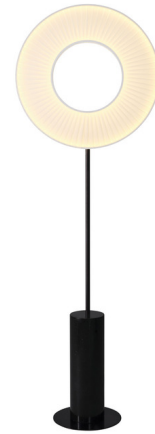

Lightology

lightology.com
866-954-4489
04-10-26

Project: _____

Company: _____

Location: _____ Fixture Type: _____

SPEC #: **HEU1374767**

Approved On: _____ Approved By: _____

Iris Totem Floor Lamp

By 10 Heures 10

Description

The Iris Totem Floor Lamp is an eye-catching statement piece that masterfully marries creativity with function. The pleated fabric shade is lit from within by an integrated LED light source and set atop a slim post with a cylindrical marble base. With such a dramatic look, this fixture has the power to completely transform a room. Dimmer switch located on cord.

Specifications

COLOR White
 BODY FINISH Black Marble
 WATTAGE 32W
 DIMMER Included
 DIMENSIONS 19.7"W x 57"H
 INTEGRATED LED MODULE 1 x LED/32W/120V LED
 COUNTRY OF ORIGIN China

Technical Information

PRODUCT DIMENSIONS Cord Length: 118.1"
 COLOR RENDERING 90 CRI
 LAMP COLOR 2700K
 LUMENS/WATT 150.00
 LUMINOUS FLUX 4800 lumens

Shown in black marble / white

CLICK TO VIEW PRODUCT

Notes: