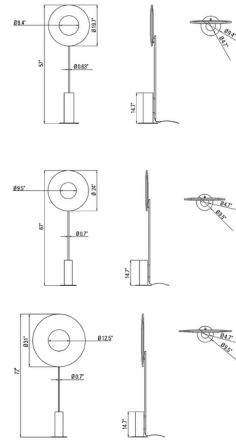

Shown in black marble / white

CLICK TO VIEW PRODUCT

Notes: