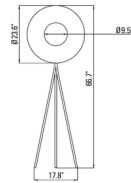

CLICK TO VIEW PRODUCT

Notes: