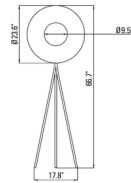

### Specifications

COLOR . . . . . White  
BODY FINISH . . . . . Black  
WATTAGE . . . . . 35W  
DIMMER . . . . . Included  
DIMENSIONS . . . . . 23.6"W x 66.7"H x 21"D  
INTEGRATED LED MODULE . . . . . 1 x LED/35W/120V LED  
COUNTRY OF ORIGIN . . . . . China

### Technical Information

PRODUCT DIMENSIONS . . . . . Cord Length: 118.1"  
COLOR RENDERING . . . . . 90 CRI  
LAMP COLOR . . . . . 2700K  
LUMENS/WATT . . . . . 150.00  
LUMINOUS FLUX . . . . . 5250 lumens