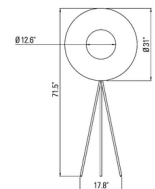

CLICK TO VIEW PRODUCT

Notes: