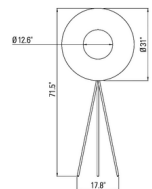

CLICK TO VIEW PRODUCT

Notes: