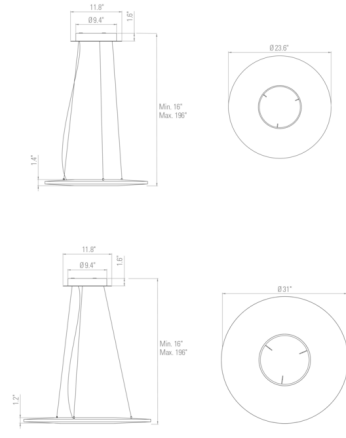

Shown in white / white