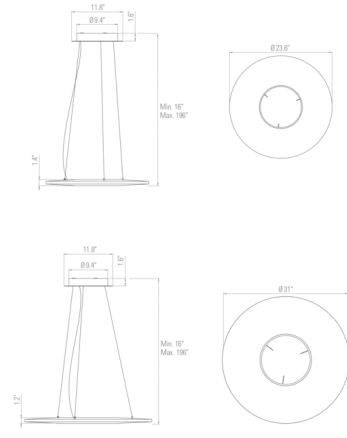

Shown in white / white