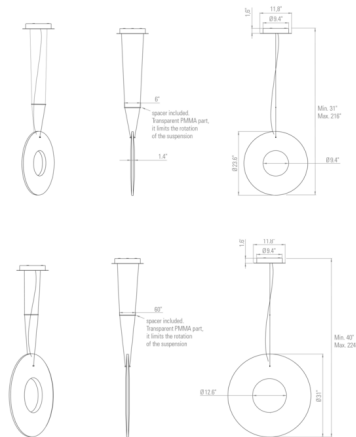

Description

The Iris Vertical Pendant is an eye-catching statement piece that masterfully marries creativity with function. Iris possesses a circular, pleated shade lined with an integrated LED and an open center. With such a dramatic look, this fixture has the power to completely transform a room. TRIAC dimmable.

Specifications

COLOR	White
BODY FINISH	White
WATTAGE	35W
DIMMER	Standard 120V
DIMENSIONS	23.6"W x 23.6"H x 1.4"D
INTEGRATED LED MODULE	1 x LED/35W/120V LED
COUNTRY OF ORIGIN	China

Technical Information

COLOR RENDERING	90 CRI
LAMP COLOR	2700K
LUMENS/WATT	150.00
LUMINOUS FLUX	5250 lumens

Shown in white / white

CLICK TO VIEW PRODUCT

Notes: