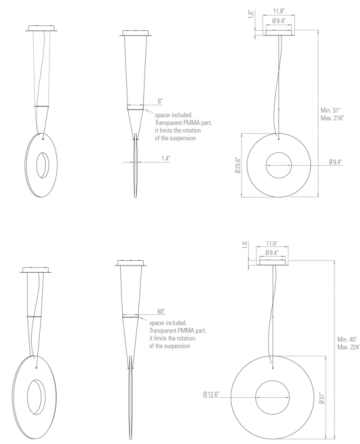

By 10 Heures 10

Description

The Iris Vertical Pendant is an eye-catching statement piece that masterfully marries creativity with function. Iris possesses a circular, pleated shade lined with an integrated LED and an open center. With such a dramatic look, this fixture has the power to completely transform a room. TRIAC dimmable.

Specifications

COLOR White
BODY FINISH White
WATTAGE 35W
DIMMER Standard 120V
DIMENSIONS 23.6"W x 23.6"H x 1.4"D
INTEGRATED LED MODULE 1 x LED/35W/120V LED
COUNTRY OF ORIGIN China

Technical Information

COLOR RENDERING 90 CRI
LAMP COLOR 2700K
LUMENS/WATT 150.00
LUMINOUS FLUX 5250 lumens

Shown in white / white

CLICK TO VIEW PRODUCT

Notes: