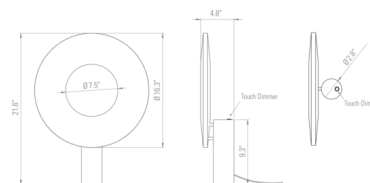

Specifications

COLOR White
 BODY FINISH Black
 WATTAGE 32W
 DIMMER Included
 DIMENSIONS 16.3"W x 21.6"H x 4.8"D
 INTEGRATED LED MODULE 1 x LED/32W/120V LED
 COUNTRY OF ORIGIN China

Technical Information

PRODUCT DIMENSIONS Cord Length: 78.7"
 COLOR RENDERING 90 CRI
 LAMP COLOR 2700K
 LUMENS/WATT 150.00
 LUMINOUS FLUX 4800 lumens

Shown in black / white

CLICK TO VIEW PRODUCT

Notes: