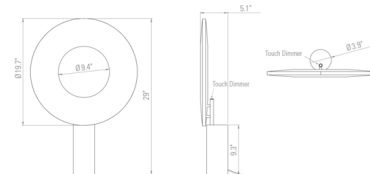

By 10 Heures 10

Description

The Iris Table Lamp is an eye-catching statement piece that masterfully marries creativity with function. Iris possesses a circular, pleated shade lined with an integrated LED set atop a cylindrical base. With such a dramatic look, this fixture has the power to completely transform a room. Push dimmer button located on base.

Specifications

COLOR White
 BODY FINISH Black
 WATTAGE 32W
 DIMMER Included
 DIMENSIONS 16.3"W x 21.6"H x 4.8"D
 INTEGRATED LED MODULE 1 x LED/32W/120V LED
 COUNTRY OF ORIGIN China

Technical Information

PRODUCT DIMENSIONS Cord Length: 78.7"
 COLOR RENDERING 90 CRI
 LAMP COLOR 2700K
 LUMENS/WATT 150.00
 LUMINOUS FLUX 4800 lumens

Shown in black / white

CLICK TO VIEW PRODUCT

Notes: