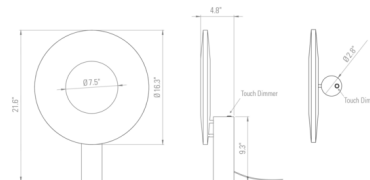

CLICK TO VIEW PRODUCT

Notes: