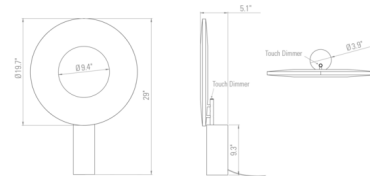

Shown in black / white

CLICK TO VIEW PRODUCT

Notes: