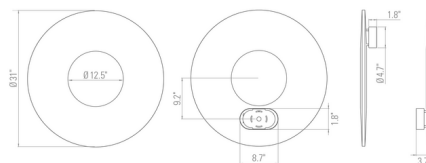

CLICK TO VIEW PRODUCT

Notes: