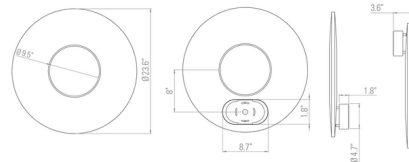

CLICK TO VIEW PRODUCT

Notes: