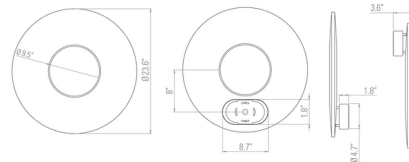

Shown in white

CLICK TO VIEW PRODUCT

Notes: