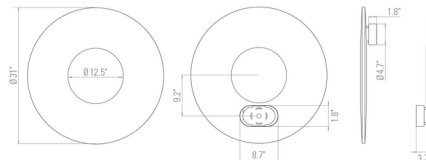

CLICK TO VIEW PRODUCT

Notes: