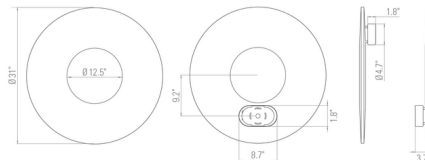

CLICK TO VIEW PRODUCT

Notes: