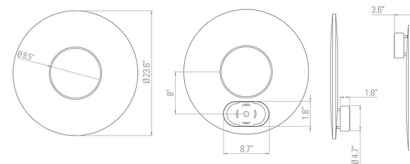

Shown in white

CLICK TO VIEW PRODUCT

Notes: