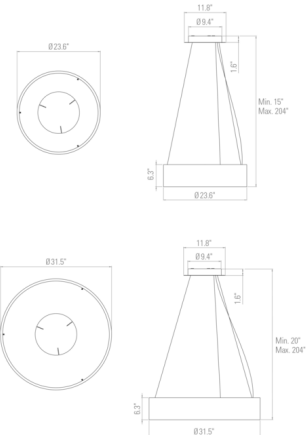

Shown in white / white