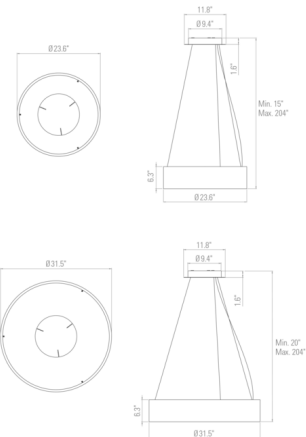

Shown in white / white