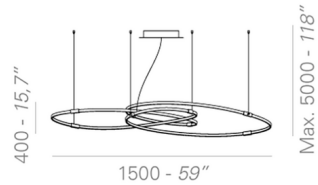

CLICK TO VIEW PRODUCT

Notes: