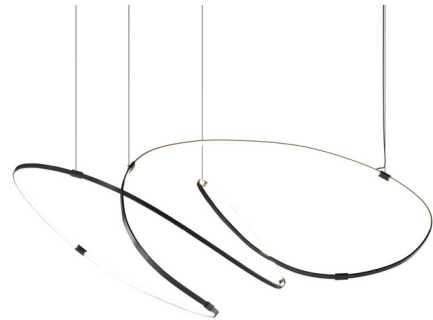

Description

The Zigouzi Pendant was inspired by the free-flowing shape of a scribbled line, looping around and over itself in an intricate clover-leaf form. Designer Fabrice Berrux's drawing has been brought to life with a scrolling aluminum frame lined with an LED strip beneath a silicone diffuser which directs light in all directions. TRIAC dimmable.

Specifications

COLOR	N/A
BODY FINISH	Black
WATTAGE	64W
DIMMER	Standard 120V
DIMENSIONS	59"W x 15.7"H x 59"D
INTEGRATED LED MODULE	1 x LED/64W/120V LED
COUNTRY OF ORIGIN	China

Technical Information

LAMP COLOR	2700K
LUMENS/WATT	120.00
LUMINOUS FLUX	7680 lumens

Shown in black

CLICK TO VIEW PRODUCT

Notes: