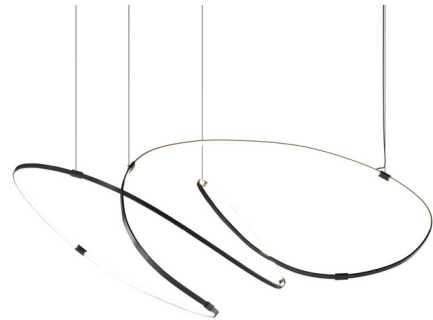

## Zigouzi Pendant By 10 Heures 10

### Description

The Zigouzi Pendant was inspired by the free-flowing shape of a scribbled line, looping around and over itself in an intricate clover-leaf form. Designer Fabrice Berrux's drawing has been brought to life with a scrolling aluminum frame lined with an LED strip beneath a silicone diffuser which directs light in all directions. TRIAC dimmable.

### Specifications

COLOR . . . . . N/A  
BODY FINISH . . . . . Black  
WATTAGE . . . . . 64W  
DIMMER . . . . . Standard 120V  
DIMENSIONS . . . . . 47.2"W x 32.3"H x 47.2"D  
INTEGRATED LED MODULE . . . . . 1 x LED/64W/120V LED  
COUNTRY OF ORIGIN . . . . . China