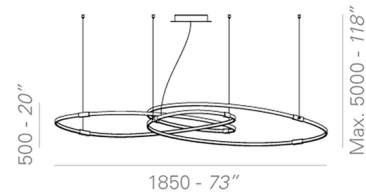

CLICK TO VIEW PRODUCT

Notes: