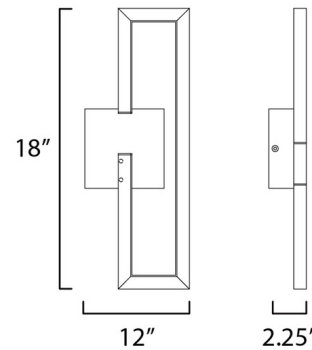

By Et2

Description

The Penrose Wall Sconce brings a cubist work of art to your interior space. The structural form is complemented by inner lit diffusers, casting warm shadows across your room.

Shown in gold / white

Specifications

COLOR White
BODY FINISH Gold
WATTAGE 14W
DIMMER Low Voltage Electronic
DIMENSIONS 7"W x 18"H x 2.25"D
INTEGRATED LED MODULE 1 x LED/14W/120V LED

Technical Information

COLOR RENDERING 90 CRI
LAMP COLOR 3000K
LUMENS/WATT 35.00
LUMINOUS FLUX 490 lumens