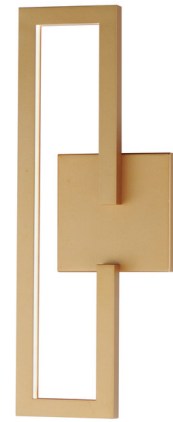

Lightology

lightology.com
866-954-4489
04-27-26

Project: _____

Company: _____

Location: _____ Fixture Type: _____

SPEC #: **ET21374790**

Approved On: _____ Approved By: _____

Penrose Wall Sconce

By Et2

Description

The Penrose Wall Sconce brings a cubist work of art to your interior space. The structural form is complemented by inner lit diffusers, casting warm shadows across your room.

Shown in gold / white

Specifications

COLOR White
BODY FINISH Gold
WATTAGE 14W
DIMMER Low Voltage Electronic
DIMENSIONS 7"W x 18"H x 2.25"D
INTEGRATED LED MODULE 1 x LED/14W/120V LED

Technical Information

COLOR RENDERING 90 CRI
LAMP COLOR 3000K
LUMENS/WATT 35.00
LUMINOUS FLUX 490 lumens