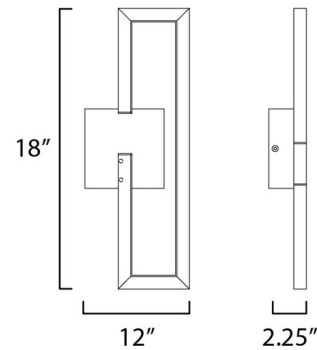

CLICK TO VIEW PRODUCT

Notes: