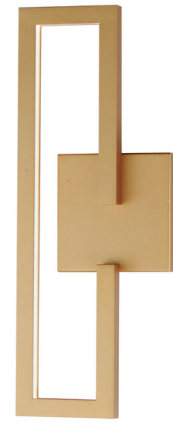

Lightology

lightology.com
866-954-4489
07-03-26

Project: _____

Company: _____

Location: _____ Fixture Type: _____

SPEC #: **ET21374790**

Approved On: _____ Approved By: _____

Penrose Wall Sconce

By Et2

Description

The Penrose Wall Sconce brings a cubist work of art to your interior space. The structural form is complemented by inner lit diffusers, casting warm shadows across your room.

Specifications

COLOR White
BODY FINISH Gold
WATTAGE 14W
DIMMER Low Voltage Electronic
DIMENSIONS 7"W x 18"H x 2.25"D
INTEGRATED LED MODULE 1 x LED/14W/120V LED

Technical Information

COLOR RENDERING 90 CRI
LAMP COLOR 3000K
LUMENS/WATT 35.00
LUMINOUS FLUX 490 lumens

Shown in gold / white

CLICK TO VIEW PRODUCT

Notes: