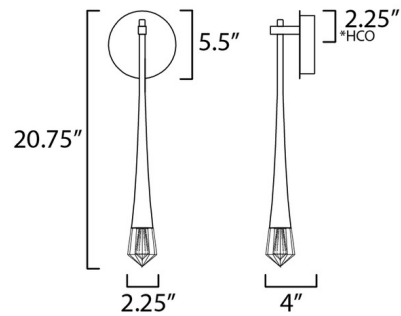

Lightology

lightology.com
866-954-4489
04-26-26

Project: _____

Company: _____

Location: _____ Fixture Type: _____

SPEC #: **ET21374794**

Approved On: _____ Approved By: _____

Pierce Wall Sconce

By Et2

Description

The Pierce Wall Sconce brings an elegant beauty to your interior space. The smooth, tapered stem is capped by a faceted crystal, with a high powered LED that diffuser that casts warm shadows of light across your room.

Specifications

COLOR . . . . . Crystal
BODY FINISH . . . . . Gold
WATTAGE 3W
DIMMER . . . . . Low Voltage Electronic
DIMENSIONS . . . . . 2.25"W x 20.75"H x 4"D
INTEGRATED LED MODULE . . . . . 1 x LED/3W/120V LED

Technical Information

LAMP LIFE . . . . . 30000 hours
COLOR RENDERING . . . . . 90 CRI
LAMP COLOR 3000K
LUMENS/WATT 73.33
LUMINOUS FLUX . . . . . 220 lumens

Shown in gold / crystal

CLICK TO VIEW PRODUCT

Notes: