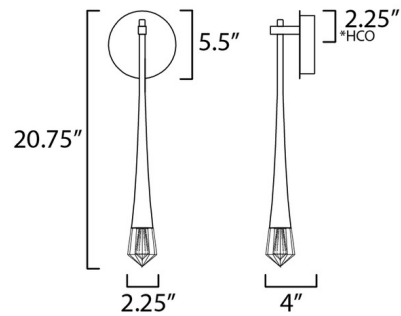

### Description

The Pierce Wall Sconce brings an elegant beauty to your interior space. The smooth, tapered stem is capped by a faceted crystal, with a high powered LED that diffuser that casts warm shadows of light across your room.

### Specifications

COLOR	Crystal
BODY FINISH	Gold
WATTAGE	3W
DIMMER	Low Voltage Electronic
DIMENSIONS	2.25"W x 20.75"H x 4"D
INTEGRATED LED MODULE	1 x LED/3W/120V LED