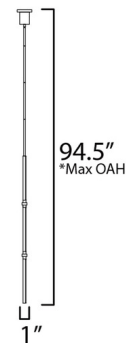

CLICK TO VIEW PRODUCT

Notes: