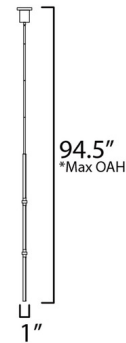

CLICK TO VIEW PRODUCT

Notes: