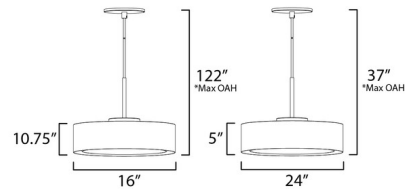

Description

The Echo Color-Select Pendant brings a classic silhouette to your interior space. The smooth, lined aluminum shade surrounds a clean inner polycarbonate diffuser that casts warm shadows of light across your room. Note: Built in color temperature adjustability prior to installation. Switch from 2700K - 5000K.

Shown in white / black / white acrylic

Specifications

COLOR White Acrylic
BODY FINISH White / Black
WATTAGE 20W
DIMMER Low Voltage Electronic
DIMENSIONS 13"W x 10"H
INTEGRATED LED MODULE 1 x LED/20W/120V LED

Technical Information

PRODUCT DIMENSIONS Adjustable Cable Length: 96"
COLOR RENDERING 90 CRI
LAMP COLOR CCT Select
LUMENS/WATT 60.00
LUMINOUS FLUX 1200 lumens

CLICK TO VIEW PRODUCT

Notes: