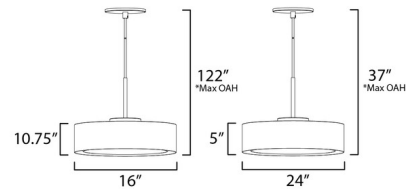

Description

The Echo Color-Select Pendant brings a classic silhouette to your interior space. The smooth, lined aluminum shade surrounds a clean inner polycarbonate diffuser that casts warm shadows of light across your room. Note: Built in color temperature adjustability prior to installation. Switch from 2700K - 5000K.

Shown in white / black / white acrylic

Specifications

COLOR	White Acrylic
BODY FINISH	White / Black
WATTAGE	20W
DIMMER	Low Voltage Electronic
DIMENSIONS	13"W x 10"H
INTEGRATED LED MODULE	1 x LED/20W/120V LED

Technical Information

PRODUCT DIMENSIONS	Adjustable Cable Length: 96"
COLOR RENDERING	90 CRI
LAMP COLOR	CCT Select
LUMENS/WATT	60.00
LUMINOUS FLUX	1200 lumens

CLICK TO VIEW PRODUCT

Notes: