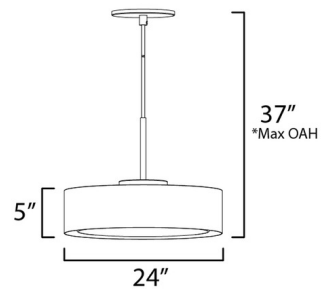

### Specifications

COLOR . . . . . White Acrylic  
BODY FINISH . . . . . White / Gold  
WATTAGE . . . . . 40W  
DIMMER . . . . . Low Voltage Electronic  
DIMENSIONS . . . . . 24"W x 5"H  
INTEGRATED LED MODULE . . . . . 1 x LED/40W/120V LED

### Technical Information

PRODUCT DIMENSIONS . . . . . Downrods: One 6" and Two 12" Included  
COLOR RENDERING . . . . . 90 CRI  
LAMP COLOR . . . . . 5000K  
LUMENS/WATT . . . . . 60.00  
LUMINOUS FLUX . . . . . 2400 lumens