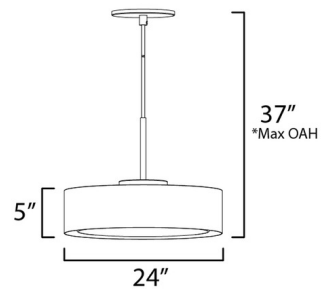

CLICK TO VIEW PRODUCT

Notes: