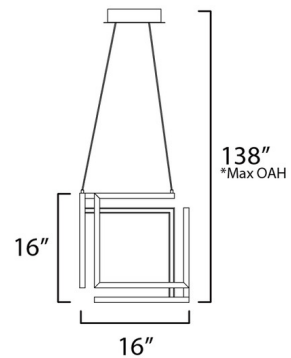

By Et2

Description

The Penrose Box Pendant brings a cubist work of art to your interior space. The structural form is complemented by inner lit diffusers, casting warm shadows across your room.

Specifications

COLOR	White
BODY FINISH	Gold
WATTAGE	54W
DIMMER	Low Voltage Electronic
DIMENSIONS	16"W x 16"H
INTEGRATED LED MODULE	1 x LED/54W/120V LED

Technical Information

COLOR RENDERING	90 CRI
LAMP COLOR	3000K
LUMENS/WATT	31.48
LUMINOUS FLUX	1700 lumens