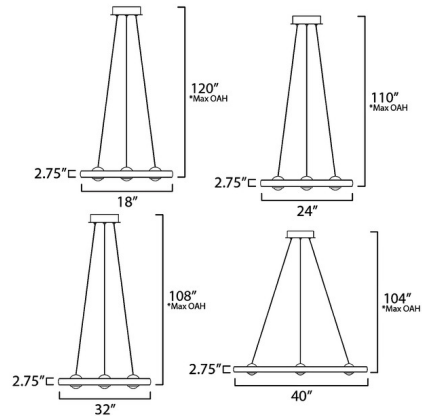

Shown in brushed aluminum