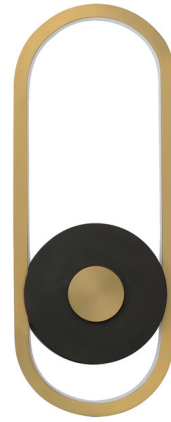

Lightology

lightology.com
866-954-4489
04-28-26

Project: _____

Company: _____

Location: _____ Fixture Type: _____

SPEC #: **ET21374836**

Approved On: _____ Approved By: _____

Gravity Outdoor Wall Light By Et2

Description

The Gravity Outdoor Wall Light brings a unique beauty to your exterior space. The elliptical shaped frame holds a contrasting disc, casting warm shadows of light across your area.

Shown in gold / black

Specifications

COLOR Black
BODY FINISH Gold
WATTAGE 13W
DIMMER Low Voltage Electronic
DIMENSIONS 6"W x 15.5"H x 1.75"D
INTEGRATED LED MODULE 1 x LED/13W/120V LED

Technical Information

LAMP LIFE 30000 hours
COLOR RENDERING 90 CRI
LAMP COLOR 3000K
LUMENS/WATT 26.92
LUMINOUS FLUX 350 lumens