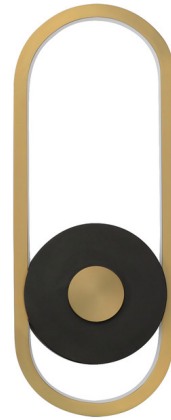

# Lightology

lightology.com  
866-954-4489  
06-20-26

Project: \_\_\_\_\_

Company: \_\_\_\_\_

Location: \_\_\_\_\_ Fixture Type: \_\_\_\_\_

SPEC #: **ET21374836**

Approved On: \_\_\_\_\_ Approved By: \_\_\_\_\_

## Gravity Outdoor Wall Light By Et2

### Description

The Gravity Outdoor Wall Light brings a unique beauty to your exterior space. The elliptical shaped frame holds a contrasting disc, casting warm shadows of light across your area.

Shown in gold / black