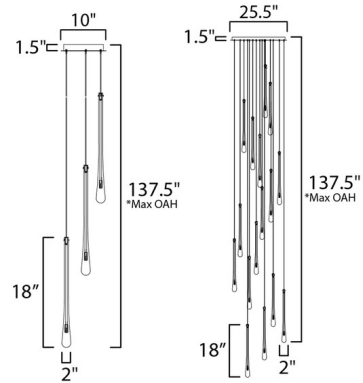

Specifications

COLOR Clear
 BODY FINISH Satin Nickel
 WATTAGE 4.5W
 DIMMER Low Voltage Electronic
 DIMENSIONS 10"W x 18"H
 BULB INCLUDED 3 x LED/G4 (bipin)/1.5W/120V LED

Technical Information

PRODUCT DIMENSIONS Min/Max Adjustable Height: 25" - 137.5"
 COLOR RENDERING 90 CRI
 LAMP COLOR 3000K
 LUMENS/WATT 300.00
 LUMINOUS FLUX 450 lumens

Shown in satin nickel / clear

CLICK TO VIEW PRODUCT

Notes: