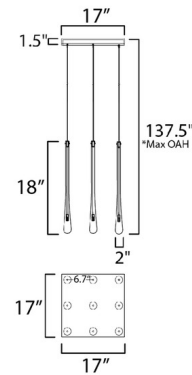

CLICK TO VIEW PRODUCT

Notes: