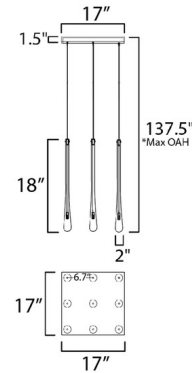

CLICK TO VIEW PRODUCT

Notes: