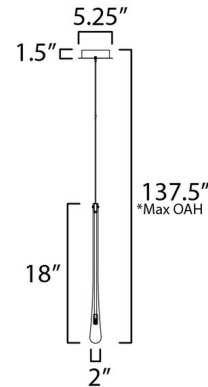

Lightology

lightology.com
866-954-4489
04-25-26

Project: _____

Company: _____

Location: _____ Fixture Type: _____

SPEC #: **ET21374895**

Approved On: _____ Approved By: _____

Stillo Pendant

By Et2

Description

The Stillo Pendant brings a luxurious beauty to your interior space. The slender stem, capped with a bold LED light, is complemented by teardrop shaped glass that casts warm shadows of light across your room.

Specifications

COLOR . . . . . Smoke
BODY FINISH . . . . . Black
WATTAGE 1.5W
DIMMER . . . . . Low Voltage Electronic
DIMENSIONS . . . . . 2"W x 18"H
BULB INCLUDED . . . . . 1 x LED/G4 (bipin)/1.5W/120V LED

Technical Information

PRODUCT DIMENSIONS . . . . . Min/Max Adjustable Height: 25" - 137.5"
COLOR RENDERING . . . . . 90 CRI
LAMP COLOR 3000K
LUMENS/WATT 100.00
LUMINOUS FLUX . . . . . 150 lumens

Shown in black / smoke

CLICK TO VIEW PRODUCT

Notes: