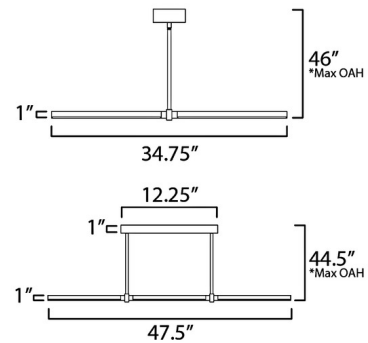

Lightology

lightology.com
866-954-4489
04-15-26

Project: _____

Company: _____

Location: _____ Fixture Type: _____

SPEC #: **ET21374896**

Approved On: _____ Approved By: _____

Dorian Linear Pendant

By Et2

Description

The Dorian Linear Pendant brings a sleek, minimalism to your interior space. The cylindrical LED light tubes are individually rotatable, allowing you to position the warm light wherever you need it. Note: Polished Chrome finish is not available in the 47.5 inch size.

Specifications

COLOR . . . . . White Acrylic
BODY FINISH . . . . . Black
WATTAGE 14.4W
DIMMER . . . . . Standard 120V
DIMENSIONS . . . . . 34.75"L x 4.75"W x 1"H
INTEGRATED LED MODULE . . . . . 2 x LED/7.2W/120-277V LED

Technical Information

PRODUCT DIMENSIONS . . . . . Downrods: One 6" and Three 12" Included
LAMP LIFE . . . . . 30000 hours
COLOR RENDERING . . . . . 90 CRI
LAMP COLOR 3000K
LUMENS/WATT 119.44
LUMINOUS FLUX . . . . . 860 lumens

Shown in black / white acrylic

CLICK TO VIEW PRODUCT

Notes: