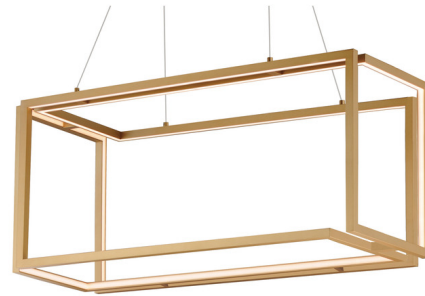

Lightology

lightology.com
866-954-4489
07-04-26

Project: _____

Company: _____

Location: _____ Fixture Type: _____

SPEC #: **ET21374902**

Approved On: _____ Approved By: _____

Penrose Linear Pendant

By Et2

Description

The Penrose Linear Pendant brings a cubist work of art to your interior space. The structural form is complemented by inner lit diffusers, casting warm shadows across your room.

Specifications

COLOR . . . . . White
BODY FINISH . . . . . Gold
WATTAGE 108W
DIMMER . . . . . Low Voltage Electronic
DIMENSIONS . . . . . 38"L x 16"W x 16"H
INTEGRATED LED MODULE . . . . . 1 x LED/108W/120V LED

Technical Information

PRODUCT DIMENSIONS . . . . . Min/Max Adjustable Height: 23" - 138"
COLOR RENDERING . . . . . 90 CRI
LAMP COLOR 3000K
LUMENS/WATT 31.67
LUMINOUS FLUX . . . . . 3420 lumens

Shown in gold / white