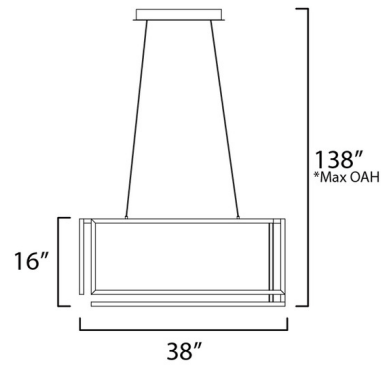

CLICK TO VIEW PRODUCT

Notes: