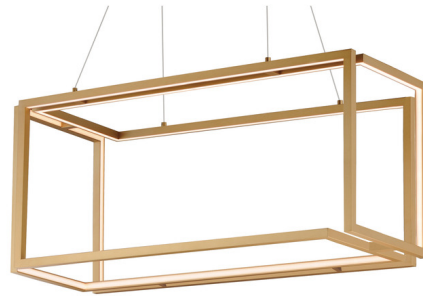

Lightology

lightology.com
866-954-4489
04-25-26

Project: _____

Company: _____

Location: _____ Fixture Type: _____

SPEC #: **ET21374902**

Approved On: _____ Approved By: _____

Penrose Linear Pendant

By Et2

Description

The Penrose Linear Pendant brings a cubist work of art to your interior space. The structural form is complemented by inner lit diffusers, casting warm shadows across your room.

Specifications

COLOR White
BODY FINISH Gold
WATTAGE 108W
DIMMER Low Voltage Electronic
DIMENSIONS 38"L x 16"W x 16"H
INTEGRATED LED MODULE 1 x LED/108W/120V LED

Technical Information

PRODUCT DIMENSIONS Min/Max Adjustable Height: 23" - 138"
COLOR RENDERING 90 CRI
LAMP COLOR 3000K
LUMENS/WATT 31.67
LUMINOUS FLUX 3420 lumens

Shown in gold / white

CLICK TO VIEW PRODUCT

Notes: