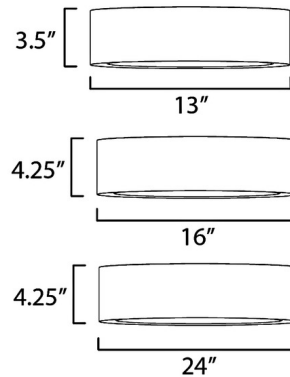

Shown in black / gold / white acrylic

CLICK TO VIEW PRODUCT

Notes: