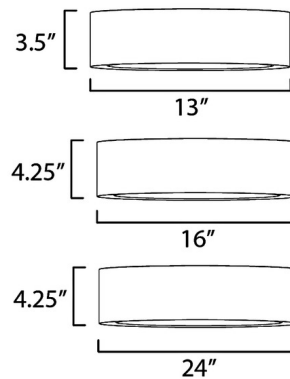

Shown in black / gold / white acrylic

CLICK TO VIEW PRODUCT

Notes: