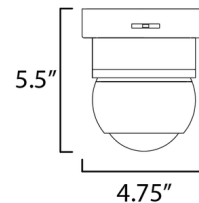

Shown in brushed aluminum

Specifications

COLOR N/A
BODY FINISH Brushed Aluminum
WATTAGE 10W
DIMMER Low Voltage Electronic
DIMENSIONS 4.75"W x 5.5"H
INTEGRATED LED MODULE 1 x LED/10W/120-277V LED

Technical Information