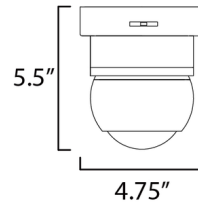

Shown in black

Specifications

COLOR	N/A
BODY FINISH	Black
WATTAGE	10W
DIMMER	Low Voltage Electronic
DIMENSIONS	4.75"W x 5.5"H
INTEGRATED LED MODULE	1 x LED/10W/120-277V LED

Technical Information

COLOR RENDERING	90 CRI
LAMP COLOR	CCT Select
LUMENS/WATT	70.00
LUMINOUS FLUX	700 lumens